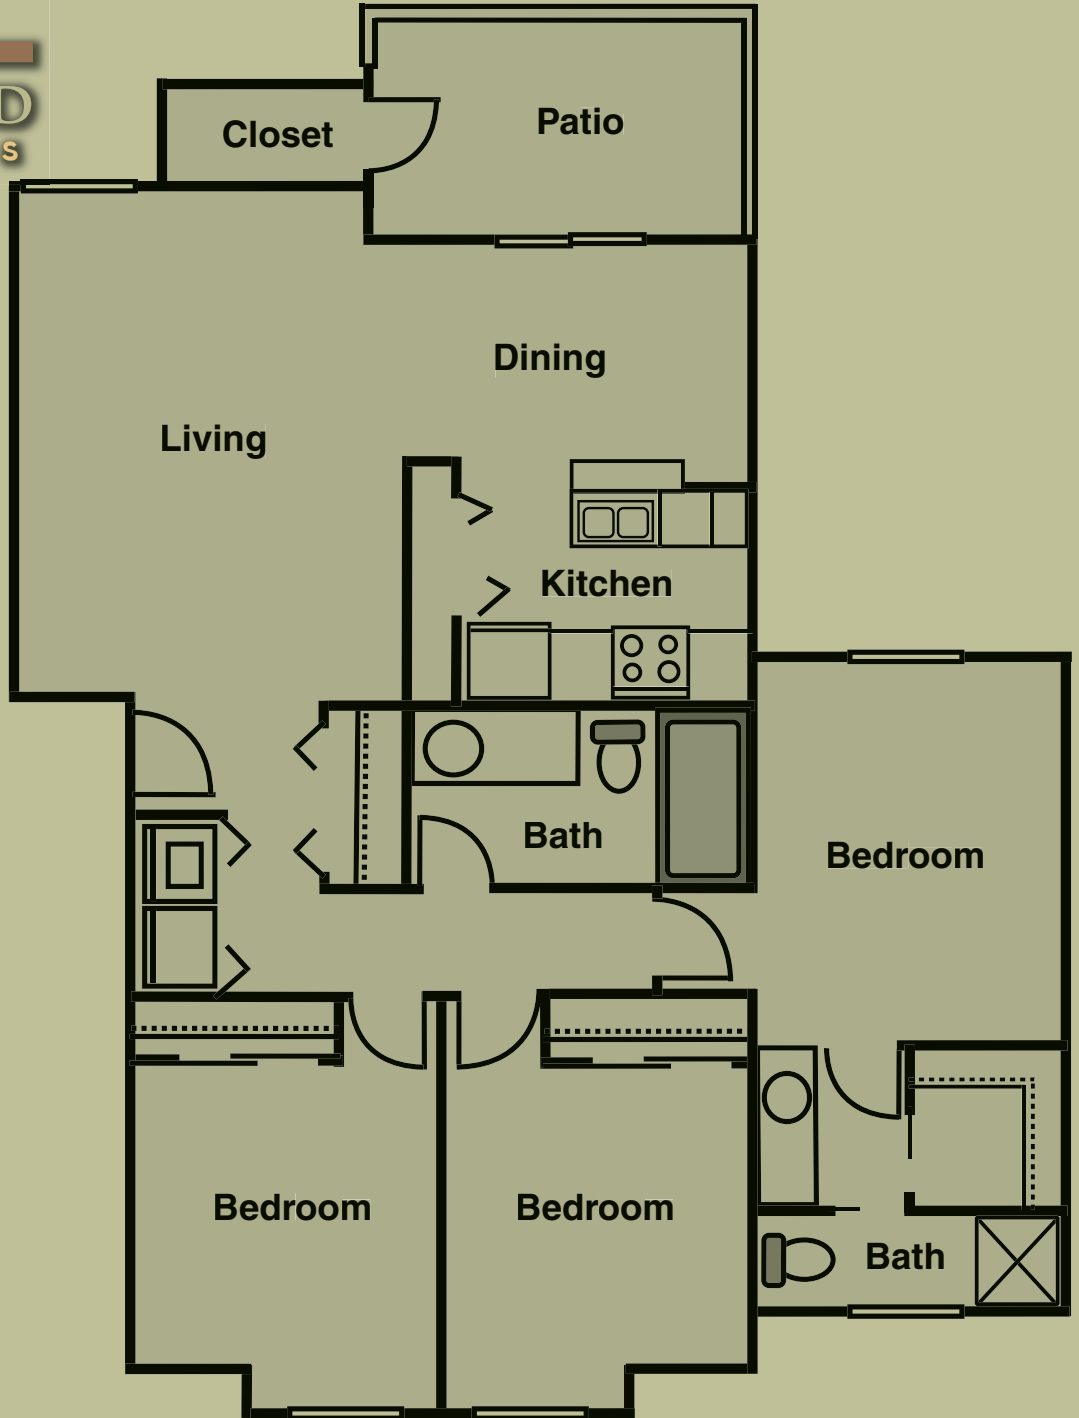

RIVERWOOD
apartments

The Brighton

Three Bedrooms, Two Baths

1109 Sq. Ft.