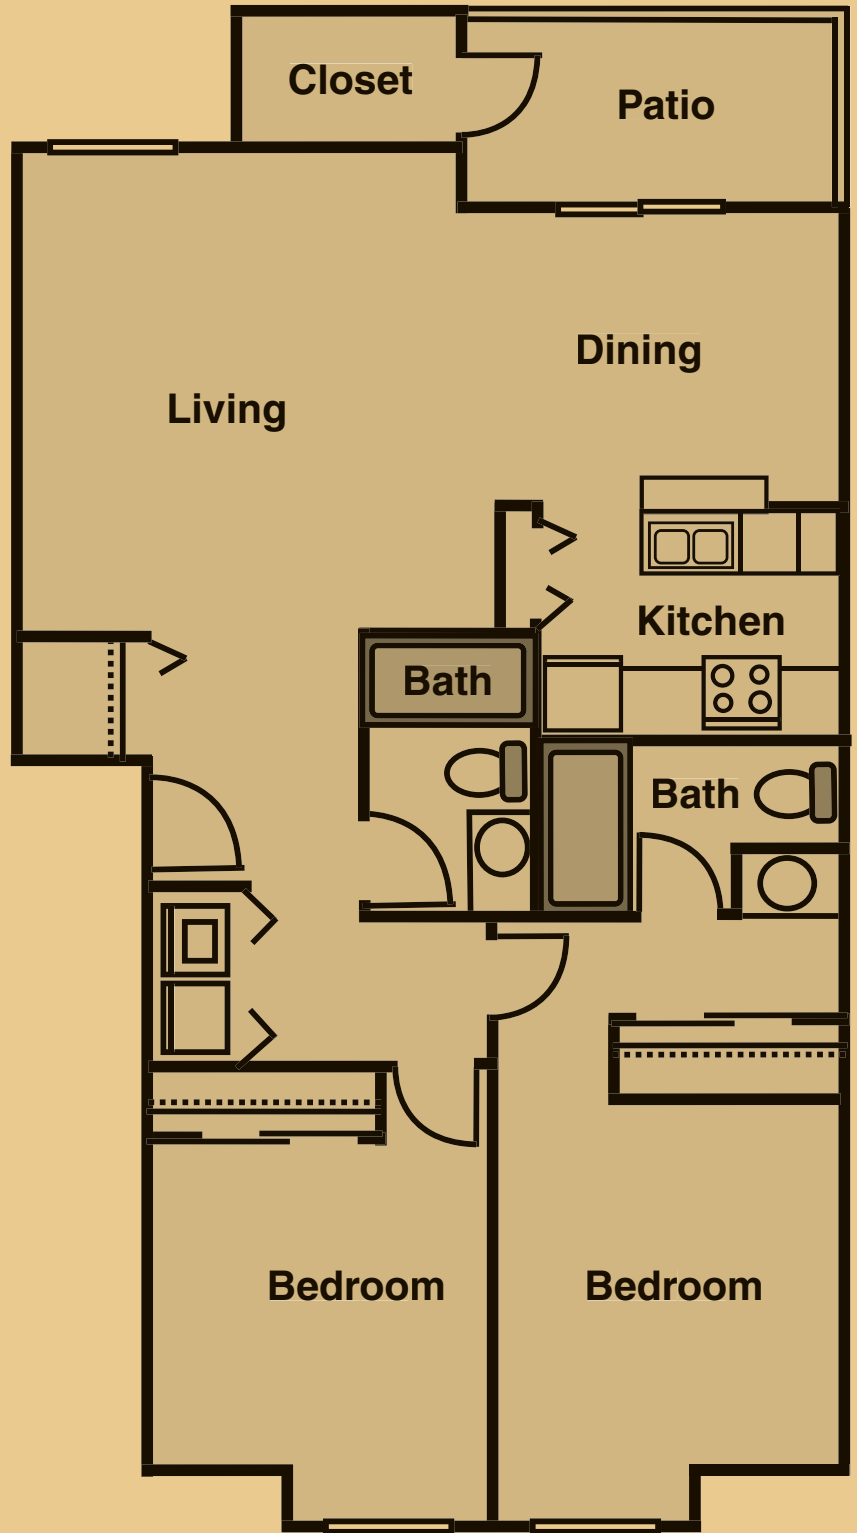

**RIVERWOOD**  
apartments

## **The Chateau**

Two Bedrooms, Two Baths  
984 Sq. Ft. or 1010 sq. ft.