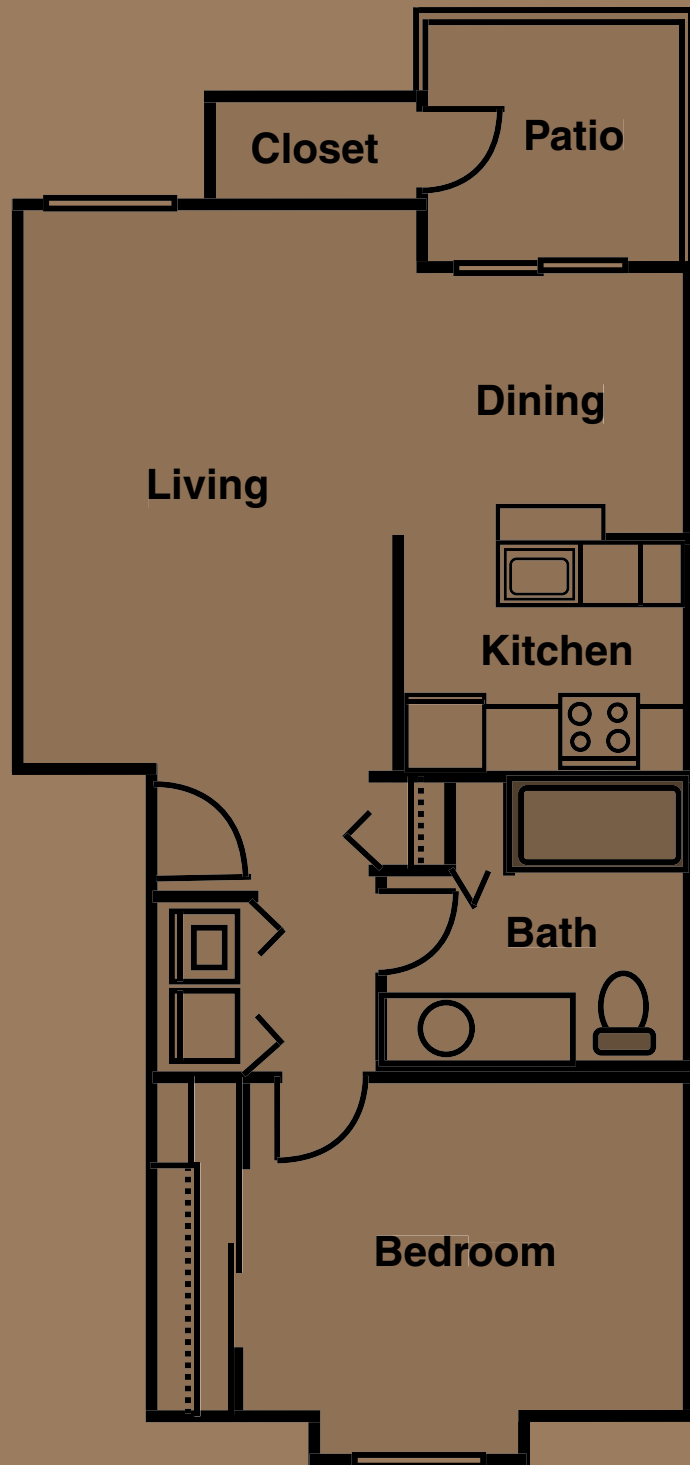

## The Dover

One Bedroom, One Bath  
698 Sq. Ft. or 724 sq. ft.